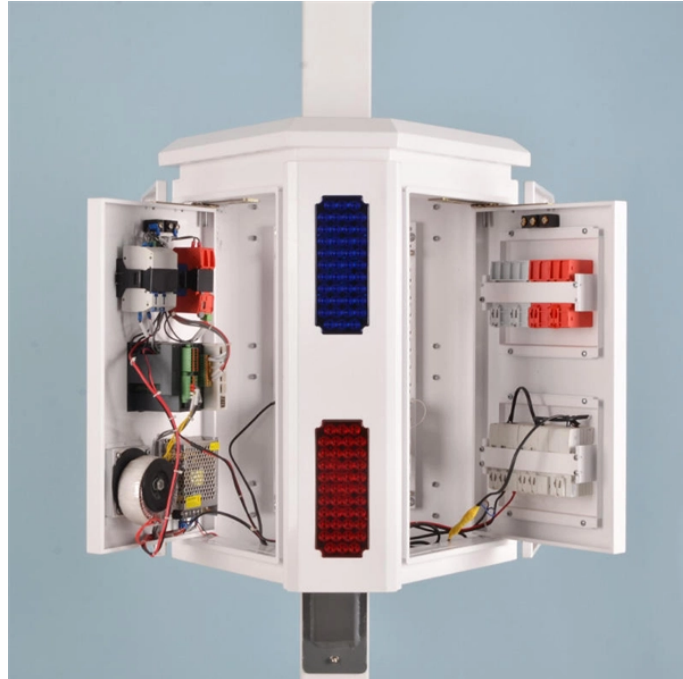

## What color are the fiber optic patch cords

## What color are the fiber optic patch cords

Fiber color codes are used to help identify fiber cables (including patch cables, premises cables, and outdoor cables), fiber connectors, and individual fibers.

Fiber optic patch cords come in various colors, aiding in connector type identification. For instance, standard multimode OM1/OM2 fiber patch cords are often beige or black, while OM3 and ...

In general, we can use different color coding to help identify the type of connector used on a fiber optic patch cord. The standard multimode OM1/OM2 fiber patch cords are typically colored in ...

Since the earliest days of fiber optics, multimode cables have typically been color-coded orange, black, or gray, while single-mode cables are marked in yellow.

This guide decodes the crucial color codes on fiber optic cable jackets, patch cords, and connectors (UPC, APC, MPO), linking visual cues directly to performance standards (OM4, OM5, OS2).