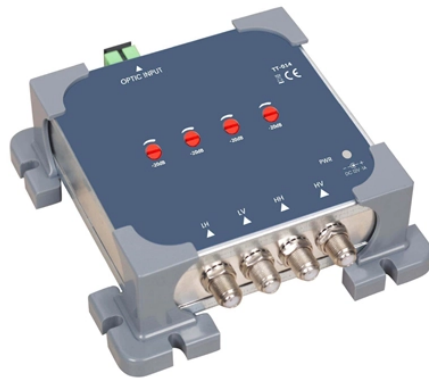

What brand of optical cable is SF