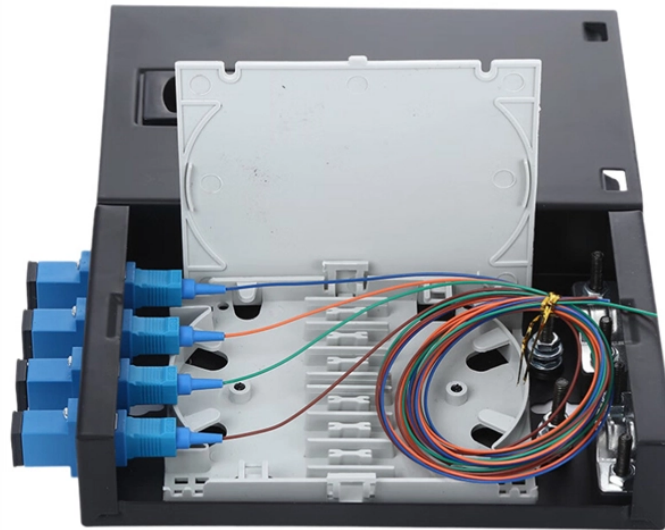

What are the types of intelligent connected optical modules

Overview

LPO (Linear-drive Pluggable Optics), NPO (Near Package Optics), and CPO (Co-Packaged Optics) architectures are becoming core areas of industry focus. Optical modules are essential components in modern communication networks, enabling high-speed data transmission over fiber optic cables. As the demand for faster and more reliable internet connections grows, understanding these devices becomes increasingly important. Whether in 5G base stations, hyperscale data centers, or long-haul telecom networks, these modules convert electrical signals into optical ones — and back again — to ensure fast, stable, and. SFP (Small Form-factor Pluggable) is a compact, hot-pluggable network interface module used to connect network devices (switches, routers, firewalls) to fiber optic or copper cables. According to a report from.