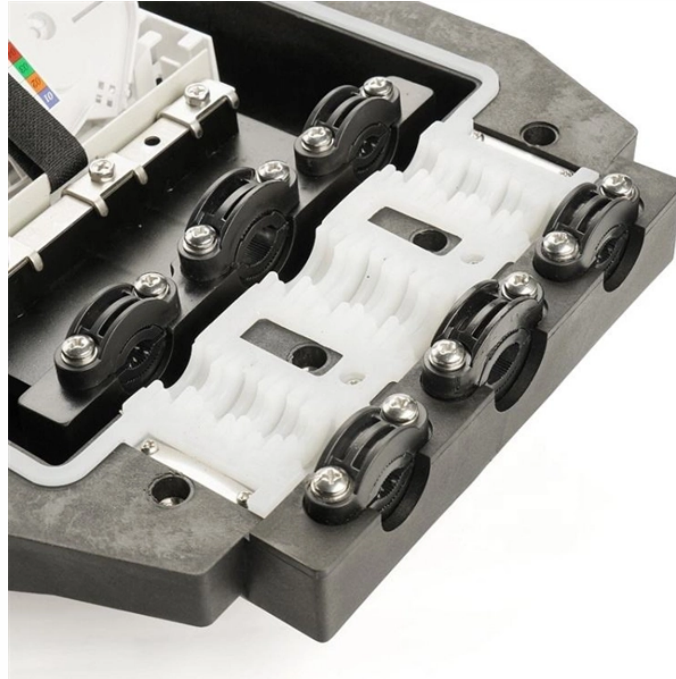

What are the types of cable tray supports and brackets in Thailand

Overview

Discover the main cable tray support types: wall-mounted, ceiling-hung, floor-mounted, and cantilever brackets. Learn how each suits different installations. Click to explore technical specs and best practices for reliable electrical systems. Each cable tray type performs a different function and comes in various materials such as aluminum. This article provides a comprehensive guide on the different types of cable tray accessories, their uses, and their importance in various electrical installations.

What are the types of cable tray supports and brackets in Thailand

Discover the main cable tray support types: wall-mounted, ceiling-hung, floor-mounted, and cantilever brackets. Learn how each suits different installations. Click to explore technical specs ...

Explore all types of cable trays—ladder, perforated, basket, solid, and channel. Learn their uses, materials, pros, cons, and key differences.

Types of Cable Trays and Sizes Explore various cable tray types and sizes for electrical installations. Learn about ladder, perforated, solid-bottom, wire mesh, and channel trays in this complete guide.

Cable tray support brackets come in various styles and are essential for ensuring the stability and longevity of cable tray installations. From wall-mounted and floor-mounted brackets to hanging and ...