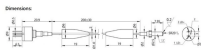

Choose the right fiber optic connector with our comprehensive type selection guide. Discover the features, benefits, and ideal applications of various connectors to make informed ...