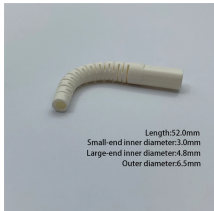

Use this cable tray sizing calculator to check fill %, select tray size, and comply with IEC 61537 & NEC 392 with formulas, example and checklist.

Learn how to calculate cable tray size step-by-step, including formulas, standard sizes, and practical tips. Find out the best practices for selecting the right dimensions and materials for your ...

Complete cable tray sizing guide with standard size chart, NEC calculation methods, and real engineering examples. Learn how to select the right cable tray dimensions for your project.

Explore standard sizes by tray type, understand width and depth limits, and see how to calculate and choose compliant cable tray sizes for real projects.

When fitting cable trays and their accessories, the products are cut on site to create changes of direction, adjust sections, etc. Damage can also occur during handling; as a result, both the ...

Learn how to calculate the perfect cable tray size and dimensions for your electrical project. This guide covers load capacity, fill ratios, and industry standards.