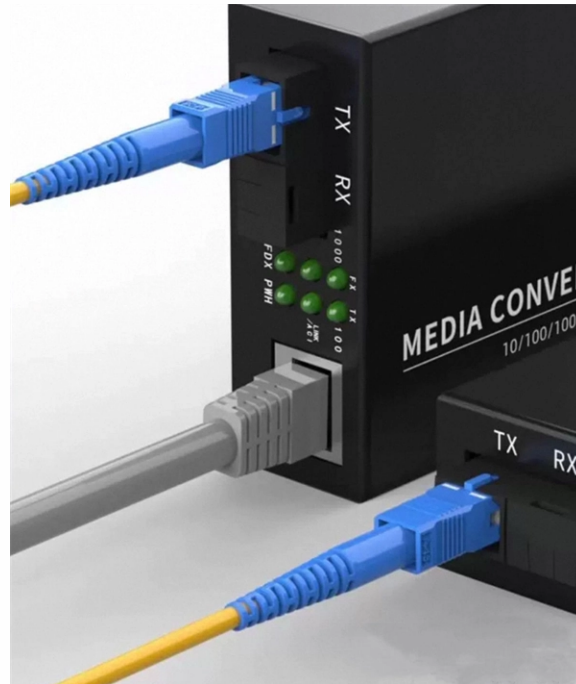

What are the sizes of cable trays

What are the sizes of cable trays

Explore various cable tray types and sizes for electrical installations. Learn about ladder, perforated, solid-bottom, wire mesh, and channel trays in this complete guide.

Selecting the appropriate electrical cable tray dimensions is a critical decision that directly impacts the safety, efficiency, and longevity of any industrial or commercial electrical installation. ...

Rail and stringer material is 16 ga steel tubing. The NEXTFRAME® Ladder Tray is available in popular gray and black finishes to complement equipment in any data center. The complete NEXTFRAME® ...

Explore standard sizes by tray type, understand width and depth limits, and see how to calculate and choose compliant cable tray sizes for real projects.