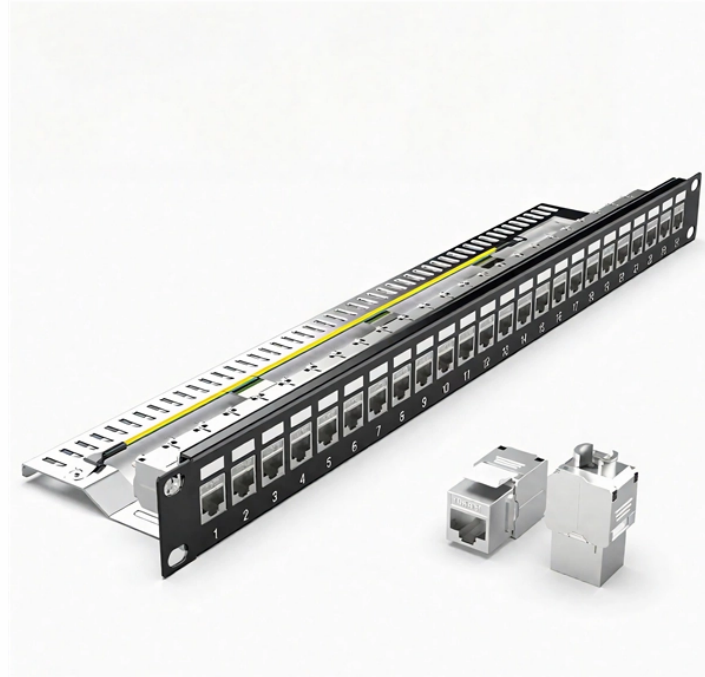

## What are the different types of outdoor fiber optic cables

Loose tube cables are the most commonly deployed outdoor cable design, featuring a central strength member, stranded buffer tubes containing loose optical fibers, and fiber counts up to 432 F.

This article summarizes the major outdoor fiber optic cable types and their distinguishing features. You can identify them with images.

For installations in harsh environments, outdoor armored fiber optic cables provide extra protection, making them ideal for areas prone to physical damage. This article will explore the ...