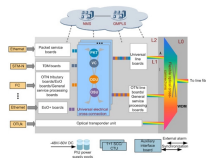

Step-by-step on-site guide: learn how to plan, mark, support, and install cable trays correctly, from shop drawing approval to final checks.