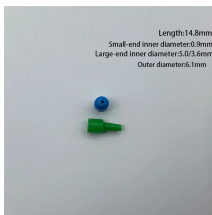

This guide explores the most common causes of fiber-optic cable damage, explains the technical impact of each risk, and provides actionable strategies to protect your fiber infrastructure.