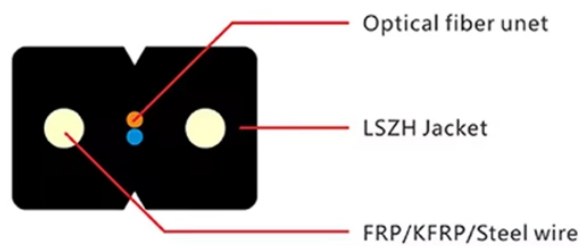

What are the causes of fiber optic cable line damage

What are the causes of fiber optic cable line damage

Most businesses have a damaged fiber optic cable which in turn could result in ...

Let's see what are the reasons behind fiber optic cable damage and what you can do about it. Learn more on our blog.

However, in real-world installations, whether underground, aerial, or in harsh industrial environments, fiber cables can and do fail. Understanding the common causes of failure and ...

Improper installation or handling of fiber optic components. 3. Excessive bending or twisting of fiber optic cables. 4. Exposure of fiber optic cables to extreme temperatures or...