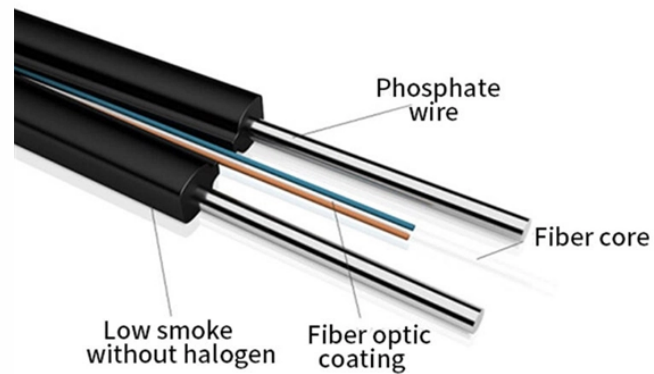

What are some manufacturers of indoor fiber optic patch cords in Ghana

What are some manufacturers of indoor fiber optic patch cords in G

GETEKnet offers OEM fiber optic patch cords including standard, drop cable and MPO types. High-quality manufacturer for LC, SC, FC, ST, simplex & duplex jumpers.

For indoor wiring, connecting equipment, fiber patch cord, drop cable and distribution cable. HOC (Hone Optical Communications) offers drop cable, breakout fiber cable, OFNR riser, simplex cable and ...

Our fiber optic patch cords are compliant with Telcordia GR326 and IEC 61300 standards, and we use RoHS compliant materials. We offer a wide variety of connector types, including FC, SC, ...

This guide will help you quickly understand the main types of fiber patch cords and how to choose the right solution for your project - and how ZION can support you with stable quality, ...

What Is Indoor Fiber Optic Patch Cord Or patch Cable? Indoor Fiber Optic Patch Cord Or patch Cable cables are used exclusively within buildings and must have a flame-retardant jacket to fit this ...

Explore 39 top manufacturers and suppliers of Fiber Optic Patch Cords in our comprehensive photonics buyers" guide.