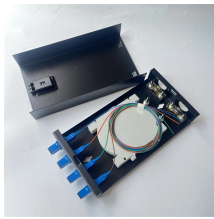

We offer Cable Tray in Panama in different specifications at competitive market prices. Our range is customized and passes stringent quality tests, before reaching the market.

Explore the top cable tray manufacturers in South America, with insights on leading companies, compliance standards, and essential factors for selecting the right supplier for your project.

We specialize in manufacturing wire mesh cable trays, supports, and accessories. Our expertise and experience have allowed us to accumulate valuable technical knowledge, which is reflected in the ...

As one of the best Cable Tray Manufacturers in Panama, we are trusted by people not only within the boundaries but even beyond that. Our custom-based products are able to match up your distinct ...

Cable House has earned loads of appreciation in the market as one of the reputed manufacturers of Cable Tray in Panama. Since we are loaded with the right resources, we have been involved in ...

Discover our complete range of products and access to all the information of technical data sheets, assembly details or BIM models directly from here. Find here all our commercial reference ...