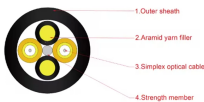

This article features an in-depth discussion of the various options for buttons and switches, including function, styles, shapes, and illumination options for all kinds of control panel inputs.