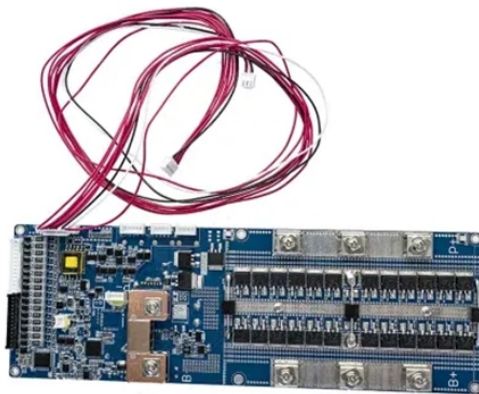

What are some good brands of cable trays in Panama

What are some good brands of cable trays in Panama

Descubre soluciones eficientes en bandejas, canastillas y ductos portacables para optimizar tus instalaciones eléctricas y de telecomunicaciones. Compara y cotiza ahora.

Looking to buy a Cable Tray in Panama? Jeetmull Jaichandlall (P) Ltd. is one of the trustworthy Cable Tray Manufacturers in Panama that is here to fulfill all your wire mesh and netting tools needs.

Our clients from any nook and corner of the world can contact us to buy Crimping Tools, Cable Glands & Cable Ties in Panama, as we have our presence in different places to meet that.

Our customers can count us for buying Electrical Cable Tray, Ladder Cable Tray, PVC Cable Tray, Mild Steel Cable Tray, Perforated Cable Tray, Raceway, Stainless Steel Cable Tray In Panama. We have ...