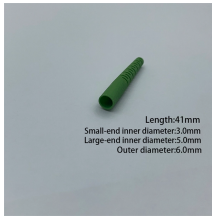

Western European electrical distribution box accessories

Discover European electrical boxes for wholesale, starting at $0.5 to $149. Customizable sheet metal enclosures, stainless steel fabrication boxes, and more. Available in small quantities and large volumes.