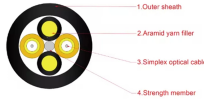

For a better browsing experience, we suggest you to download a more recent browser.