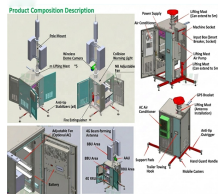

This brief explores Asia's evolving subsea cable network, explains why trusted cable networks are a key ingredient for U.S. competitiveness in the global economy, and offers ...