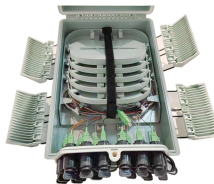

## Welding of Burkina Faso Cable Trays

Learn the essential process of making cable trays—those metal channels that organize and protect electrical wiring!

JOB SITE READY. Visit the post for more.

Ned-Tech supplies cable trays, ladders & trunking in Burkina Faso. Serving Ouagadougou, Bobo-Dioulasso & beyond with fast delivery & competitive pricing.

As described above, the cable tray support and the welding method according to an embodiment of the present invention can weld the welding area by the operator alone while the joint...

With its efficient pneumatic welding system, this machine ensures high-quality, durable mesh that is essential for organizing and protecting cables, offering a reliable solution for wiring management in ...