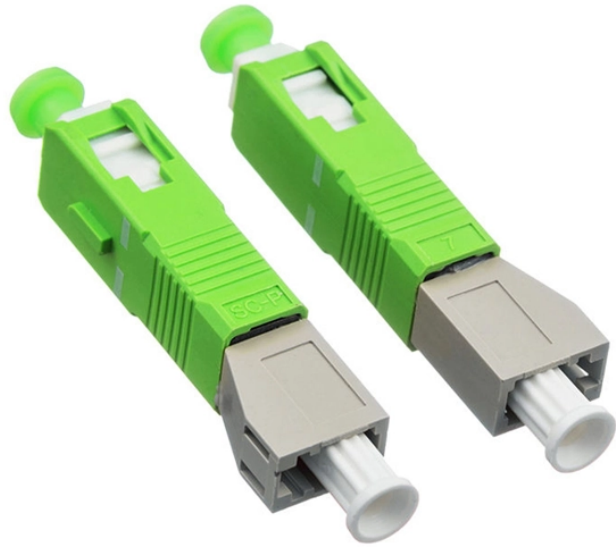

Welding cable for cable tray welding machine

Welding cable for cable tray welding machine

Welding Cordset Connection Cable Ident. no.: 100045761 M12, Female, Straight, 5-pin Instrumentation Tray Cable Yellow TPE jacket, 5X18 AWG Sunlight Resistant -40 Cold Bend Rating Oil Resistant ...

Online shopping for Cable - Welding Equipment & Accessories from a great selection at Tools & Home Improvement Store.

Welding cables are designed for transmission of high currents from electric welding machine to welding tool. These tray cables find applications in utility substations, steel mills, industrial plants, generating ...

Discover top-quality welding cables and extension cords like VEVOR 50A and Azzy Reels 2/0 Gauge. Ideal for any shop. Buy now on eBay!

Special Characteristic For The Power Machine Tray Wire Welding Cable For Production Line.

Demo cable kit will power the front display through the USB. Powered via the supplied 115-volt adapter. Protects the heating cable from slag and molten metal created during welding and abrasion. Cable ...