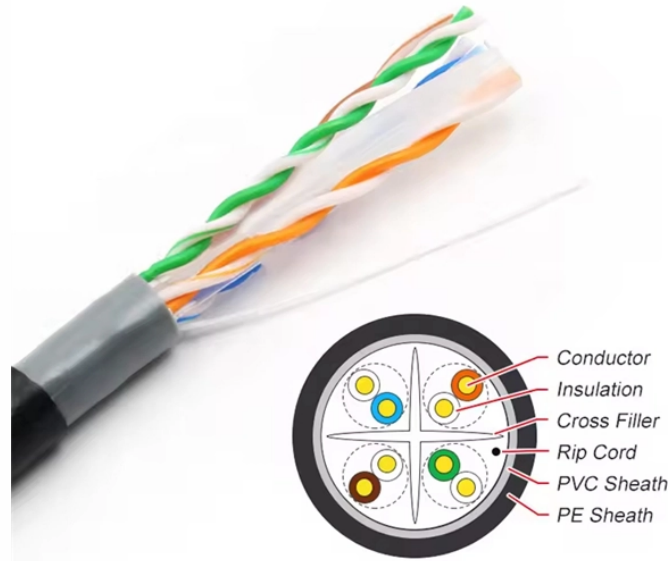

Waterproofing outdoor utility poles and distribution boxes

Waterproofing outdoor utility poles and distribution boxes

The Red Dot® line of weatherproof products includes commercial, industrial and residential grade weatherproof products for outdoor power and lighting applications, available in metallic and plastic.

Each enclosure delivers dependable IP65-IP68 sealing for outdoor and industrial use, with options for plastic waterproof distribution box housings and DIN rail waterproof electrical distribution box ...

Browse our durable lineup of outdoor electrical enclosures designed to protect sensitive components from rain, dust, UV exposure, and harsh environmental conditions.

ZCEBOX manufactures IP65 & IP66 waterproof distribution boxes for outdoor and industrial applications. Built with durable materials, CE & ROHS certified. Contact us for custom solutions!

Design, fabrication, and installation of power distribution poles made from wood and metal. Capable of delivering power ranging from 120 to 33,000 V power supply.

Series:SHK Material:ABS IP Rating:IP65 NEMA Rating:4X Color:Light Grey Application:Outdoor.