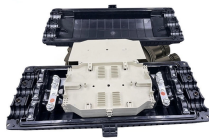

Series:SHK Material:ABS IP Rating:IP65 NEMA Rating:4X Color:Light Grey Application:Outdoor.