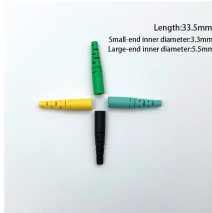

Get free shipping on qualified Outdoor Weatherproof Boxes products or Buy Online Pick Up in Store today in the Electrical Department.

From the day they're installed, wood transmission and distribution poles are vulnerable to the leading causes of premature failure: weathering, decay, fire, and foundation weakness. Osrose now offers ...

Design, fabrication, and installation of power distribution poles made from wood and metal. Capable of delivering power ranging from 120 to 33,000 V power supply.