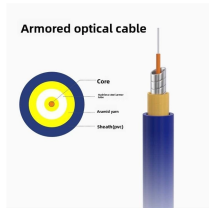

Designed to meet NEMA and IP ratings, our waterproof junction boxes are ideal for outdoor use but versatile enough for indoor applications too. Choose from a variety of styles, including models with ...