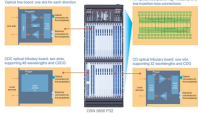

Waterproof electrical distribution box for household use plastic

Outdoor Waterproof Plastic Electrical Distribution Box. This distribution box is designed for residential electrical applications. Constructed from high-grade insulating plastic, it ensures safety and durability.

Our circuit breaker protective box shell is IP65 engineering-grade waterproof with preventing snow and rain function, provide safety protection for your circuit equipment.