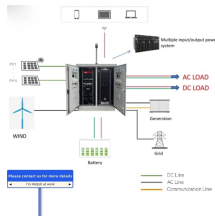

N Series high-density hydro racks offer efficient and organized deployment for large Bitcoin and cryptocurrency mining warehouses. Engineered for maximum capacity, supporting up to 240 ...