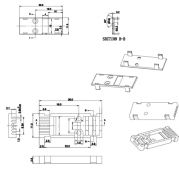

Moxa's cables come in a variety of lengths with multiple pin options to ensure compatibility for a wide range of applications. Moxa's connectors include a selection of pin and code types with high IP ...