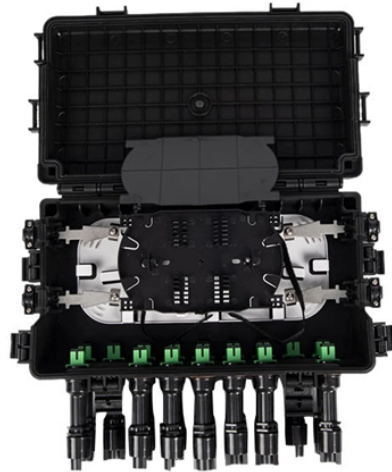

Wall-mounted triple-network distribution box

Wall-mounted triple-network distribution box

CommScope wall boxes offer efficient fiber connectivity. Easy installation, versatile sizes, and superior cable management.

Our CraftSmart[®] Fiber Protection Boxes meet a wide range of fiber, coax and copper needs for the broadband, telecommunications and utilities industries. A fiber optic box is ideal for access in ...

CABLE MANAGEMENT: Network Device Enclosure features five knockouts on the top and three on the bottom, along with included hook-and-loop straps and plastic hooks, to ensure organized ...

Learn how the Vertical Wall-Mount cabinet supports networking and IT installations. The Swing-Out Wall-Mount (SWM) and Swing-Out Wall-Mount Reinforced SWMR Series wall-mount cabinets ...

Length:32.0mm
Small-end inner diameter:2.0mm
Large-end inner diameter:4.8mm
Outer diameter:6.5mm

CABLE MANAGEMENT: Network Device Enclosure features five knockouts on the top and three on the bottom, along with included hook-and-loop straps and plastic ...

Discover compact in-wall media boxes and larger server rack enclosures for complete network organization. Browse options with ventilation and cable management.