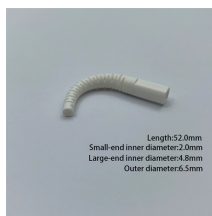

Standard wall mount enclosures from Multilink deliver distribution and connectivity solutions for network providers. All of our series of wall mount distribution panels, including the standard series, can come ...