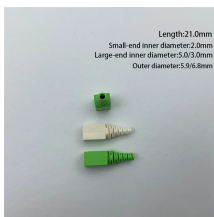

We are a 24, 48, 96, 144 Core Wall Mount Odf Fiber Delivery Point (fdp) Metal Fiber Enclosure Wall Box Manufacturer. We supply fiber optic panels in competitive cost and short lead time.