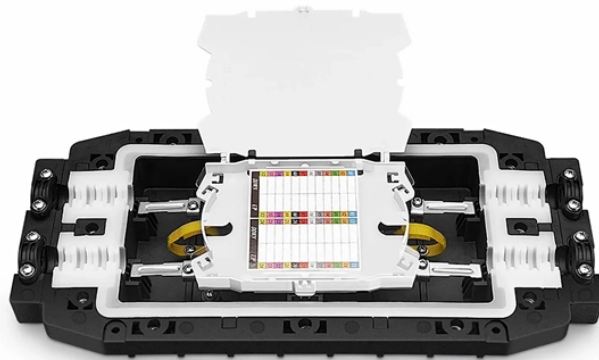

Voltage Conversion Distribution Box

Voltage Conversion Distribution Box

Choose from our selection of power distribution panels, including square D circuit breaker boxes, electrical wiring and connecting, and more. Same and Next Day Delivery.

The AC Distribution Panel is rated for 240V input voltage at 50 Amps. Provisions for up to 12 branch circuit breakers plus a center feed dual 50 Amp main breaker (not included).

Creating easy access to your electrical connections, this all-in-one breaker box distributes AC and DC loads to your RV and charges your batteries while connected to shore power. Replace your failing ...

These temporary power distribution boxes feature 1, 3 or 4 adjustable ...

These temporary power distribution boxes feature 1, 3 or 4 adjustable circuit breakers, with a range of amperage and voltage ratings. The Load Master[®] Series portable power distribution racks are ...

Browse power distribution boxes with circuit breaker protection and multiple outlet configurations. Shop durable solutions for construction and emergency use.

The AC Distribution Panel is rated for 240V input voltage at 50 ...