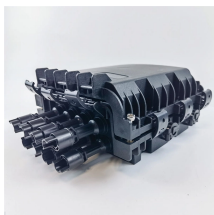

Includes customs regulations and contact information for this country's customs office.

Corning® ClearCurve® OM5 wide band optical fiber is designed to withstand tight bends and challenging cabling routes with full backward compatibility to OM4 fiber.