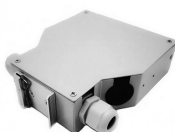

This Vertical Support elevates the cable tray off the floor to allow for free air flow. Easily snaps on to pedestal supports.