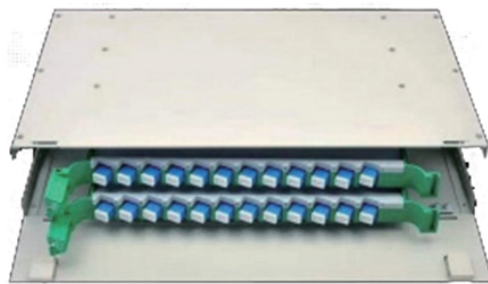

Vertical Cable Tray Product Introduction

Vertical Cable Tray Product Introduction

Our cable tray design considerations guide details key factors to consider when designing cable tray systems for industrial and commercial applications. Browse or download the cable tray catalog for ...

The VCT Series vertical cable trays provide a flexible solution for cable routing and support within server cabinets. Designed for compatibility across multiple cabinet platforms, they offer an open, structured ...

What is a vertical cable tray? This guide explains its types (ladder, solid-bottom), benefits for safety & organization, and key applications in data centers.

Discover the essential guide to cable tray systems. Learn about ladder, trough, and wire mesh types, key components, and expert installation tips ...

Constructed from our dependable ladder tray components, Cable Bus is a highly modular pathway that handles heavy-powered electrical currents while ensuring safe and reliable power transmission.

Discover professional vertical cable tray systems designed for superior cable management, load distribution, and environmental protection. Ideal for data centers, industrial facilities, and commercial ...