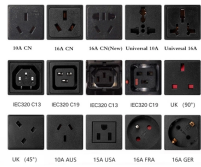

Discover professional vertical cable tray systems designed for superior cable management, load distribution, and environmental protection. Ideal for data centers, industrial facilities, and commercial ...