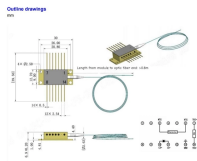

The AisleFrame System delivers freestanding containment for hot aisle and cold aisle data center configurations without relying on ceiling infrastructure or raised floors.