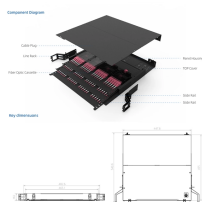

A Contained Cold Aisle is made up of two spans of cabinets equipped with front and rear openwork doors. The central corridor between the two spans of racks is covered by tiles, closed at both ends ...