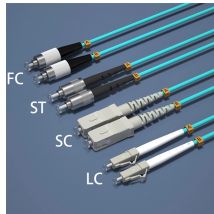

A VCSEL sensor combines a vertical-cavity surface-emitting laser (VCSEL) as the light source with optics, drivers and detectors to measure distance, motion, biometric features or chemical and ...