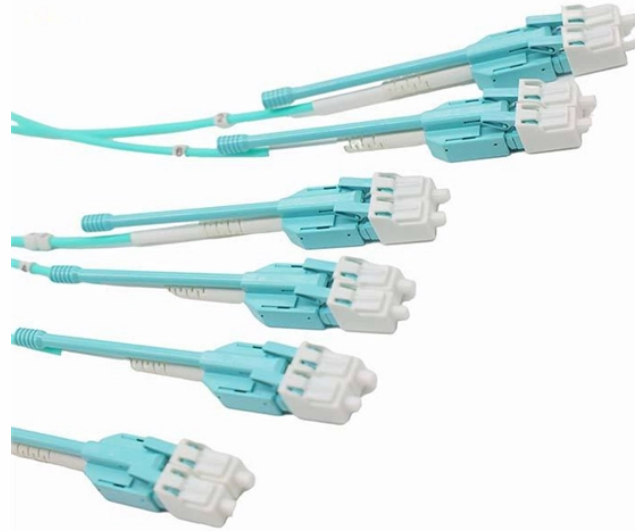

Vcsel fiber optic sensor

Overview

The laser resonator consists of two (DBR) mirrors parallel to the wafer surface with an consisting of one or more for the laser light generation in between. The planar DBR-mirrors consist of layers with alternating high and low refractive indices. Each layer has a thickness of a quarter of the laser wavelength in the material, yielding intensity reflectivities above 99%. High.

Lasermate's fiber-coupled VCSEL modules provide precise alignment of the laser emission into optical fibers for telecom, sensing, and biomedical applications. These modules offer high coupling efficiency ...