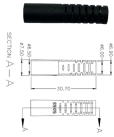

As specialists in WDM multiplexing, Pro Optix offer four different series of WDM multiplexers to our customers, depending on performance and density requirements, so please liaise with the Pro Optix ...