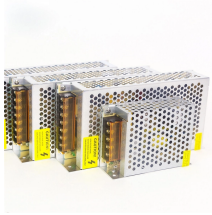

Vanuatu Household Distribution Box Model

Overview

Thicker 13mm GIB® Standard plasterboard is recommended for use on ceilings for a better-quality finish, especially where wet and humid conditions mean ceiling sag can be amplified. Used in ceilings it can withstand distributed loads up to 3. Heller 7kg Front Load Washer & 3. © 2017 Port Vila Hardware. Port-Vila Hardware has the largest selection of hardware available in Port-Vila backed by a world class customer service staff. If you are looking for lawn and garden products, or planning a project. Maximise your listing to increase your visibility! More visibility, more clicks, more customers! REGISTER NOW Yellow Pages Vanuatu is the official on-line phone book of Vanuatu. This directory of Vanuatu will give you the possibility to find information about the companies of Vanuatu. Search their. The HIES provides a wealth of information about household expenditure and income, including so called 'subsistence activities' where households produce and consume their own food from the land and sea, provide household supplies like firewood and thatch and other items such as oils, handicrafts and. Hardware and Building Supplies Wholesale and Retail Be the first to know and let us send you an email when Vila Distribution Hardware posts news and promotions. We're not

The 52-litre grass catcher box is ergonomically designed and easy to fully open for fast emptying. The sturdy mono-handlebar is height adjustable and foldable for compact storage after use.

Vila Distribution Trade Center: write a review or complaint, send question to owners, map of nearby places and companies