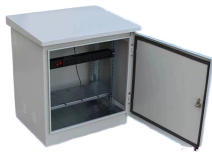

Vanuatu Household Distribution Box Model

Overview

Thicker 13mm GIB® Standard plasterboard is recommended for use on ceilings for a better-quality finish, especially where wet and humid conditions mean ceiling sag can be amplified. Used in ceilings it can withstand distributed loads up to 3. Heller 7kg Front Load Washer & 3. © 2017 Port Vila Hardware. Port-Vila Hardware has the largest selection of hardware available in Port-Vila backed by a world class customer service staff. If you are looking for lawn and garden products, or planning a project. Maximise your listing to increase your visibility! More visibility, more clicks, more customers! REGISTER NOW Yellow Pages Vanuatu is the official on-line phone book of Vanuatu. This directory of Vanuatu will give you the possibility to find information about the companies of Vanuatu. Search their. The HIES provides a wealth of information about household expenditure and income, including so called 'subsistence activities' where households produce and consume their own food from the land and sea, provide household supplies like firewood and thatch and other items such as oils, handicrafts and. Hardware and Building Supplies Wholesale and Retail Be the first to know and let us send you an email when Vila Distribution Hardware posts news and promotions. We're not

The 52-litre grass catcher box is ergonomically designed and easy to fully open for fast emptying. The sturdy mono-handlebar is height adjustable and foldable for compact storage after use.

Vila Distribution Trade Center: write a review or complaint, send question to owners, map of nearby places and companies