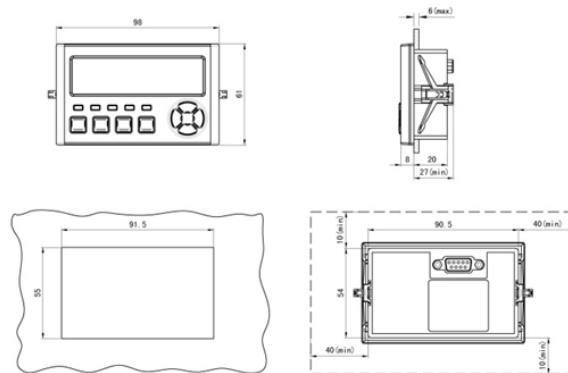

Vanuatu Household Distribution Box Model

Overview

Thicker 13mm GIB® Standard plasterboard is recommended for use on ceilings for a better-quality finish, especially where wet and humid conditions mean ceiling sag can be amplified. Used in ceilings it can withstand distributed loads up to 3. Heller 7kg Front Load Washer & 3. © 2017 Port Vila Hardware. Port-Vila Hardware has the largest selection of hardware available in Port-Vila backed by a world class customer service staff. If you are looking for lawn and garden products, or planning a project. Maximise your listing to increase your visibility! More visibility, more clicks, more customers! REGISTER NOW Yellow Pages Vanuatu is the official on-line phone book of Vanuatu. This directory of Vanuatu will give you the possibility to find information about the companies of Vanuatu. Search their. The HIES provides a wealth of information about household expenditure and income, including so called 'subsistence activities' where households produce and consume their own food from the land and sea, provide household supplies like firewood and thatch and other items such as oils, handicrafts and. Hardware and Building Supplies Wholesale and Retail Be the first to know and let us send you an email when Vila Distribution Hardware posts news and promotions. We're not

The 52-litre grass catcher box is ergonomically designed and easy to fully open for fast emptying. The sturdy mono-handlebar is height adjustable and foldable for compact storage after use.

Vila Distribution Trade Center: write a review or complaint, send question to owners, map of nearby places and companies