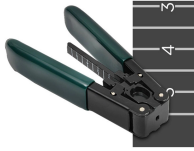

Uruguay Indoor Electrical Distribution Box

Find and discover Electrical Box buyers & importers for all products in Uruguay, featuring details on their shipment activities, trade volumes, trading partners, and more.