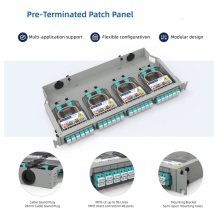

When she''s upgraded to first class on a work trip, she meets handsome Will (Archie Renaux), who mistakes Ana for her boss- a white lie that sets off a glamorous chain of events, romance and ...