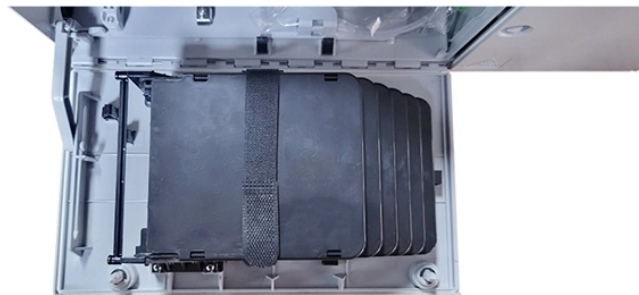

### Overview

The new BARTEC fibre optical splice box, enables professional and time-saving connection of fibre optical cables. Wall mount installation accessories, 1 set. Features\* ABS or PC. Contact us for estimated delivery., which were issued prior to the conversion under the name Pepperl+Fuchs GmbH or Pepperl+Fuchs AG, also apply to Pepperl+Fuchs SE. \* 3. The Opti-Guard Splice Enclosure from AFL offers an impressive spectrum of features which makes it the best selection for your splice protection needs. Its unique and flexible design as created with the "real-world" technician in mind. This rugged enclosure protects up to 288 single-fiber or 48 ribbon splices, from as many as 12 cables. Distributor, design: Rail-mountable module, degree of.

Splice boxes ensure continuously reliable real-time data transmission. With their compact and uniform design, the splice boxes for both the DIN rail and 19" mounting provide ample interior space for the ...