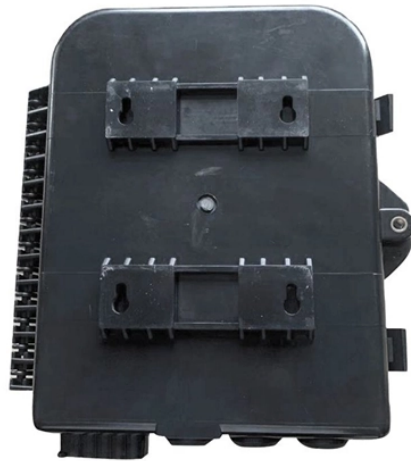

# **Universal Fiber Optic Test Adapter**

## Universal Fiber Optic Test Adapter

A Continuity Tester enables you to easily verify light throughput (continuity) of a fiber optic link. The device also enables you to identify multiple fibers at an interconnect location. To use the Continuity ...

All-in-one unit with easy-to-read LCD interface tests fiber optic cables for breaks, ...

Interchangeable & universal connector adapters for our fiber optic instruments, and a unique panel-mount solution. A solution to enable equipment manufacturers or users to meet multiple connector ...