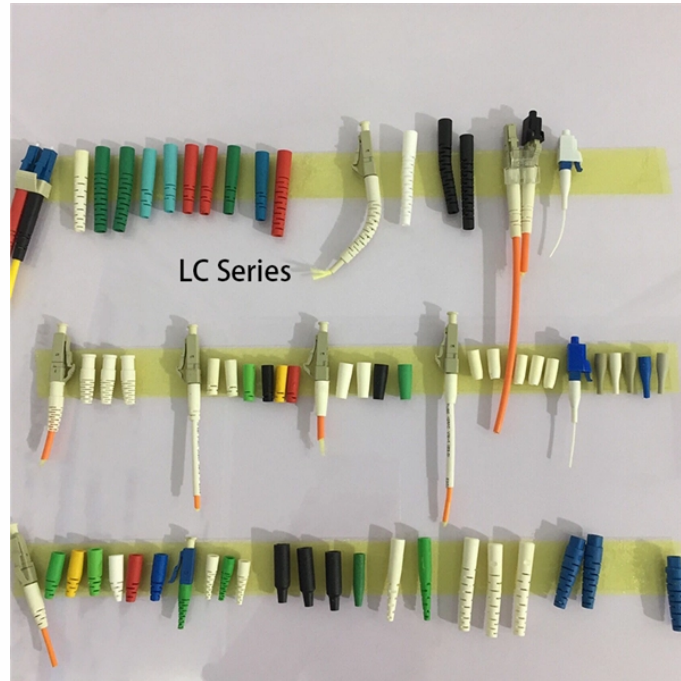

Uganda franchise outdoor cabinet explosion-proof type