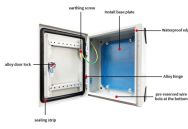

Uganda Plastic Optical Cable Splice Box Price Quote

Shop high-quality OPGW splice boxes for reliable fiber optic cable management. Durable, waterproof, and designed for easy installation. Perfect for pole towers.

Network Cabinet & Rack

This is a single-mode (SM) fiber optic patch cord designed for high-speed data transmission over...

A 100-meter (328 ft) HDMI fiber optic cable is an active hybrid cable (fiber + copper) designed for...