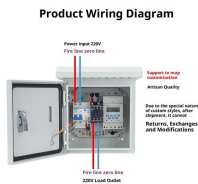

16-core fiber distribution box manufacturer, ABS material, 24-core optical cable distribution box, black and gray can be customized, plastic distribution box mass production.