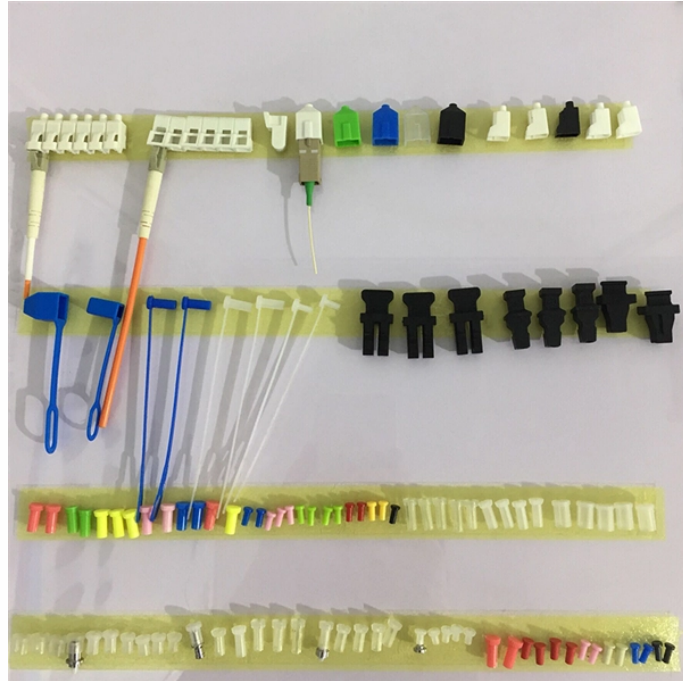

UTP Fiber Optic Cable Identification

UTP Fiber Optic Cable Identification

Understand fiber color codes and their meanings in this comprehensive guide. Learn more about outer fiber jacket color, inner cable organizational fiber color code, and the connector ...

These measurements are not the actual outer diameter of the cable; they correspond directly to the optical fiber itself. This notation indicates that you are looking at either OM2, OM3, or OM4, as they ...

Staring at a tangled mess of colorful fiber optic cables and wondering which one is which? You're not alone. Whether you're installing a new link or troubleshooting a network fault, ...

Efficient cable tracing and identification remain essential for maintaining high-performance optical fiber networks. Technicians rely on a combination of physical tools and software solutions to ...

Master the TIA-598-C fiber optic color code standard. Read our complete guide and use our free interactive calculator to easily identify 1-144 core cables.

Master the fiber optic color code system! This comprehensive guide helps identify fiber optic cable colors, cable jackets, and connectors for quick and accurate work.