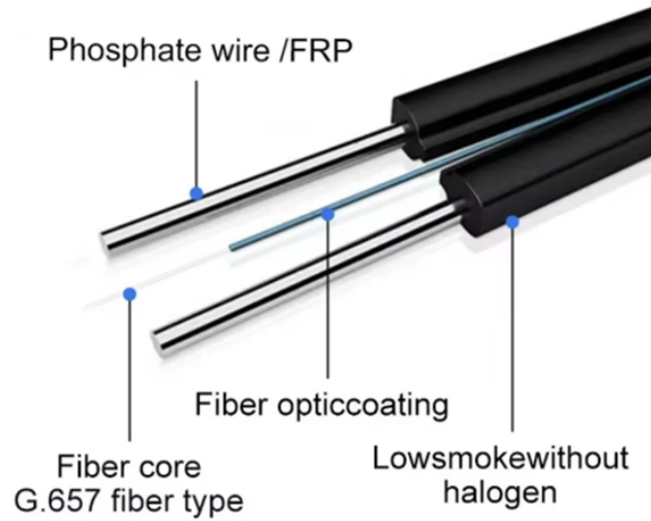

US Outdoor Multimode Fiber Optic