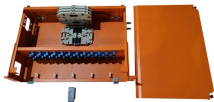

CAB426X6 All-Rack Floor-standing data cabinets are high quality and cost effective 19" racks. All doors and panels are lockable and removable giving all round access. The fully adjustable 19" mounting ...