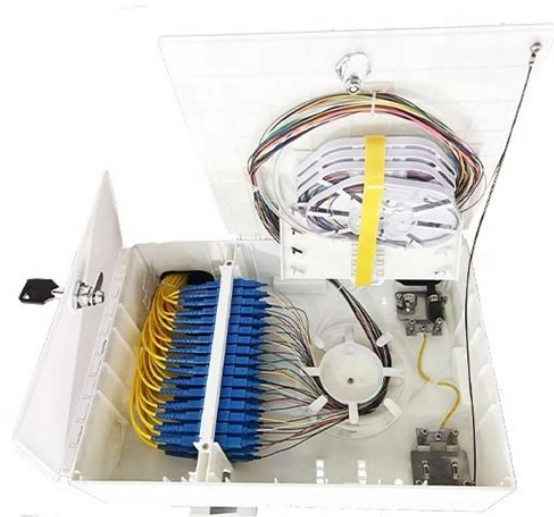

# **UAE inventory 400G optical modules 200G**

## UAE inventory 400G optical modules 200G

Shop high-performance optical transceivers from 1G to 400G. Compatible with Cisco, Juniper, Aruba, HPE & more. Fast UAE & Saudi shipping. Reliable, cost-effective fiber connectivity for data centers ...

200G/400G/800G optical module features up to 40km transmission distances using QSFP56/QSFP-DD footprints for data center interconnect applications - FiberMall

FS 200G/400G Coherent CFP2 optical transceiver module solutions offer a full range of CFP2 modules 80km reach. Purchase from nearby warehouses. 30-Day Free Return. Trusted by 260K+ Enterprise ...