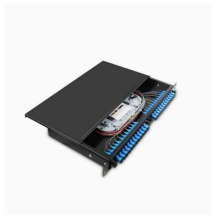

UAE Retail Liquid-Cooled Switch SFP

UAE Retail Liquid-Cooled Switch SFP

It can be used as uplinks for 1 Gigabit Ethernet Small Form-Factor Pluggable (SFP) Fiber Network Module for delivering robust performance and Cloud networking needs of growing businesses, data ...

Build your next-generation supercomputer on HPE Cray Supercomputing GX5000. The world's highest-performance, liquid-cooled, Ultra Ethernet Transport ready switch designed for next-generation AI ...

Cisco Switches Buy Online with Best Price. Express delivery to UAE, Dubai, Abu Dhabi, Sharjah.

An SFP (Small Form-factor Pluggable) module is a compact, hot-swappable transceiver used for data communication applications in networking devices. It provides a flexible way to connect network ...

HPE Networking Transceiver Options are designed to increase the performance of network connectivity, requiring high-bandwidth, low-latency connections between compute nodes, storage nodes, and ...