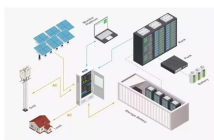

UAE Micro-module Data Center Waterproof Type

Overview

Prefabricated IT Infrastructure (UPS, cooling, racks, and management software), factory assembled all in one purpose-built, secure, weather proof structure utilizing Easy solutions. Huawei FusionDC1000B is a next generation, prefabricated smart modular data center — awarded the world's first "Uptime Tier IV Ready" certification — integrating power, cooling, rack and cabling, and management systems. Huawei SmartLi UPS is a Li-ion battery power system designed for data centers. Discover Schneider Electric prefabricated IT modules available in a large range of sizes and configurations to provide simple and easy to deploy data center infrastructure for any application. This data center has become an especially popular choice for hyperscalers and Tier 1 cloud players.

Delta InfraSuite can be applied in micro datacenters under 50 square meters or with an IT load under 20kVA. It is suitable for regional or small business environment IT applications.

There are three types of data centers that are generally considered to be modular: container data centers, prefabricated data halls, and prefabricated power & cooling modules.