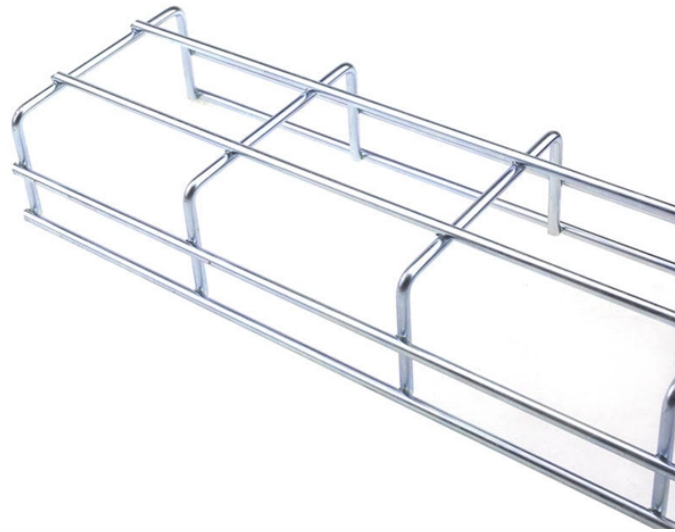

UAE Integrated Distribution Cabinet

UAE Integrated Distribution Cabinet

Protect the reliability and efficiency of your processes with our complete range of high quality, standard and universal enclosures, cabinets and boxes.

Constructed from high-impact Carbon Steel, Stainless Steel, or Thermoplastic, our distribution boxes are built to withstand mechanical stress and environmental factors.

We are approved by ADDC in Abu Dhabi and Kahrama & Ashgal in Doha, Qatar. Our products line & services consist of a wide array of switchgear items: Main busbar rated up to 2500A fully and ...