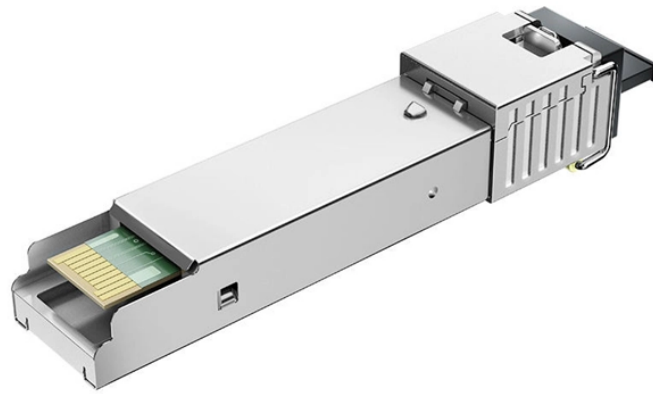

UAE Aggregation Switch DML

UAE Aggregation Switch DML

Upgrade your core network today with the Grandstream GWN7831 Layer 3 aggregation switch and build a scalable, secure, and high-speed backbone for your organization in the UAE.

The analysis is structured to be adaptable to any United Arab Emirates (UAE) Switch Aggregation Market while providing actionable, region-specific insights.

Compatible with Ubiquiti UniFi devices, this aggregation switch enables unified management across multiple locations for scalable network growth. Non-blocking ...

Please upload photo here and we will change price in 24 hour...

The Switch Aggregation is a fully managed, Layer 2 switch with (8) 10G SFP+ ports designed to enhance your network's switching capacity and performance by creating high-bandwidth aggregation ...

The Grandstream GWN7831 Dubai is an enterprise-level Layer 3 aggregation switch that offers a range of impressive features. Equipped with 4x Gigabit RJ45 ports, 24x Gigabit SFP ports, and 4x 10 ...

Contact Us