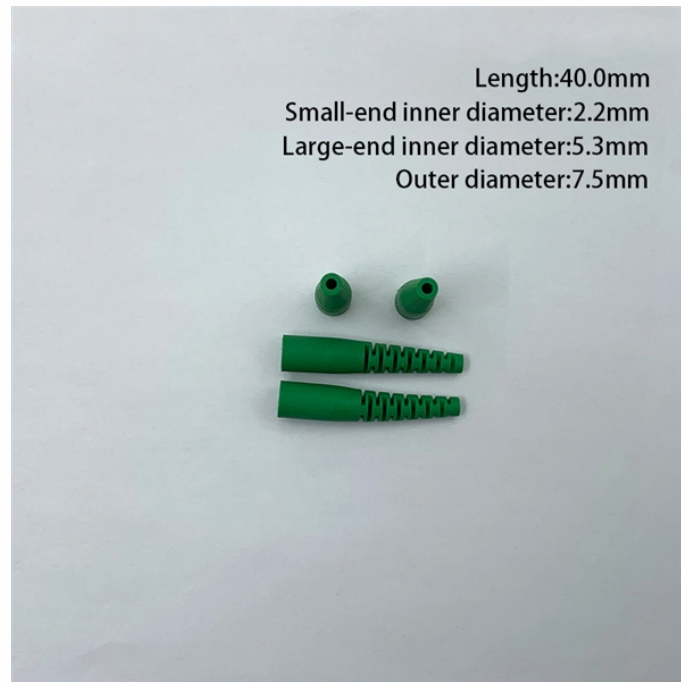

## U-shaped steel cable tray desktop customs brokerage agent

Steel under-desk cable organizer tray with a lockable bracket to hide the whole tangle of cords. This easy-to-install metal container is available in two sizes: 60 cm and 100 cm and two colors: black and ...