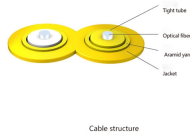

We'll be your one stop shop for all your import needs, from entry documents to clearing customs, and everything in between, so you don't have to navigate all the pieces on your own.