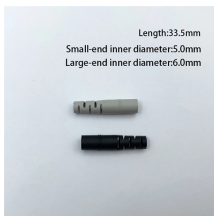

Ordering Code Applicable Range CPTI050 For 50 mm depth tray CPTI075 For 75 mm depth tray CPTI100 For 100 mm depth tray