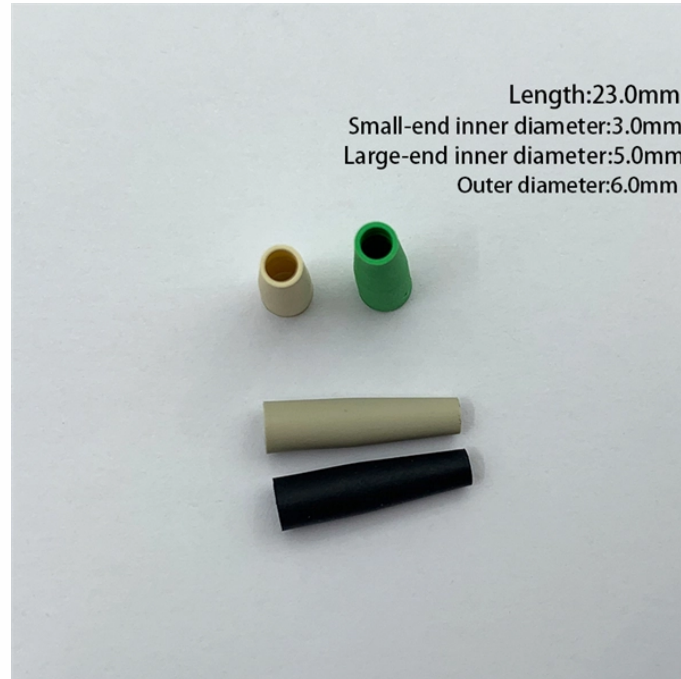

Types and Prices of Single-Mode Fiber Optic Cables