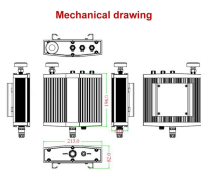

Two-dimensional fiber optic collimator

Two-dimensional fiber optic collimator

Active alignment of optical fibers to the MLA ensures high-precision beam shaping with minimal tilt errors. The 2D fiber array layout, including spacing and dimensions, is fully customizable. The fiber ...

MEISU provides 2D fiber array (two-dimensional fiber array) with quality fiber collimators and fiber bundles. Ideal for high-density fiber arrangement in optical cross-connection, spectroscopy, ...

A 2-D collimator array normally includes a housing that fixes the distance between the optical fiber array and the lens array, a 2D fiber array holding multiple optical fibers arranged in $M \times N$, and an $M \times N$ lens ...