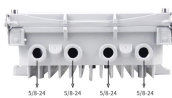

Twelve-core optical fiber cable

Twelve-core optical fiber cable

Dimension 1.6mm±0. Imm(branch cord)/2.8mm±0. Imm (main cord) Material Stainless Steel Color Silvery White. UL94 V-0 (*Burning stops within 10 seconds on a vertical specimen, no drips of ...

What is a 12 Core Fiber Optic Cable? A 12 core fiber optic cable consists of twelve individual optical fibers bundled together within a single cable sheath. Each fiber within the cable acts as an ...

12-Strand Fiber Indoor/Outdoor Singlemode Fiber Optic Cable, OS2 9/125, Black PVC, Riser Rated, Spool, Water-Blocking Aramid Yarn, UL Listed for High-Speed Internet and Network Installations, 1000ft